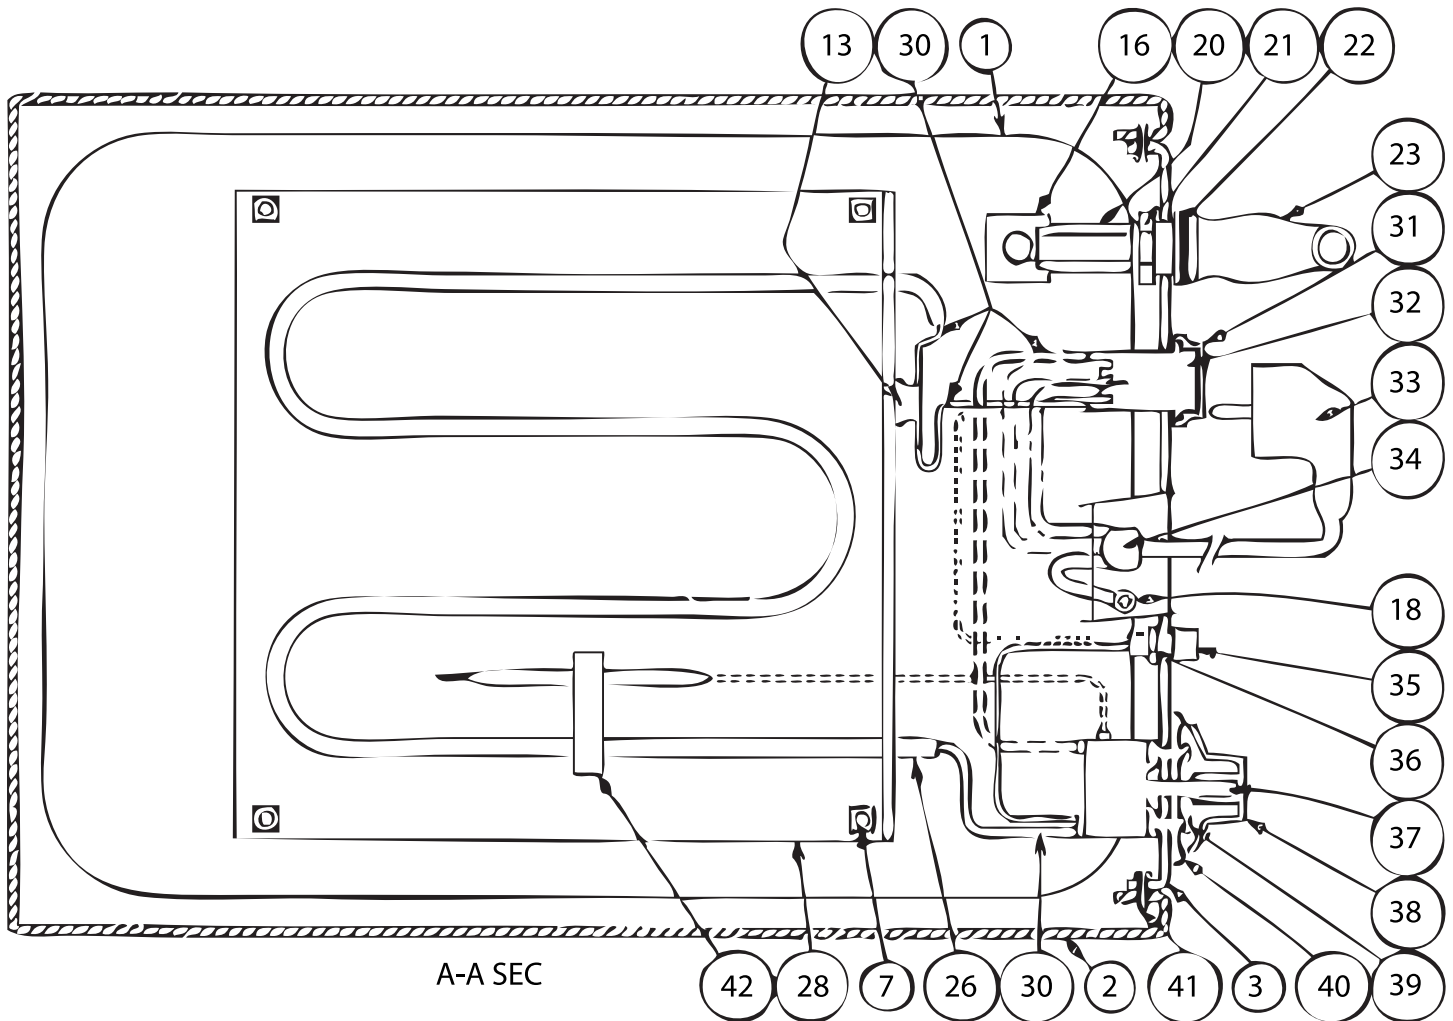

Parts Breakdown

Model FW-TW-0012 11390

Parts Breakdown

Model FW-TW-0012 11390

Parts Breakdown

Model FW-TW-0012 11390

Item No.	Description	Position	Item No.	Description	Position	Item No.	Description	Position
74105	Stainless Steel Food Well for 11390	1	76140	M/M Screw for 11390	15	76156	Screw for Neon Light for 11390	36
74106	Warmer Body for 11390	2	76142	SP Washer for 11390	17	74115	Ego Thermostat Switch for 11390	37
74107	Front Plate for 11390	3	76143	Screw for Cover for 11390	18	76157	Knob for 11390	38
76131	Fixed Screw for Cover for 11390	4	76144	Screw for 11390	19	64158	Screw for Fixed to Switch for 11390	39
76132	Screw for Leg for 11390	5	76151	Cover for Tube Heater for 11390	26	64159	Cover for Switch for 11390	40
76133	Rubber Leg for 11390	6	74110	Fiber Protection for 11390	27	64160	Stud for 11390	41
76134	Welding Screw for 11390	7	76152	Cover for Heater for 11390	28	76158	Fixed to Heater for 11390	42
76135	Screw for Welding Screw for 11390	8	74111	Plate Aluminum for 11390	29	72287	Complete Stainless Steel Lid for 11390	43
76136	Screw Washer for Welding Screw for 11390	9	74112	Heating Element for 11390	30	72288	Stainless Steel Collar for 11390	44
76137	M6 Screw for 11390	10	76153	Plastic Cover for Switch for 11390	31	72289	Stainless Steel Cover for 11390	45
76138	Washer for Welding Screw for 11390	11	76154	Rocket Switch for 11390	32	72290	Stainless Steel Inner Pot for 4 Liter per Container for 11390	46
74108	Cover Aluminum for 11390	12	74113	Plug for 11390	33			
74109	Thermostat L160-20 Degree Celsius for 11390	13	74114	Strain Relief for Power Cord for 11390	34			
76139	SP Washer for 11390	14	76155	Neon Light for 11390	35			