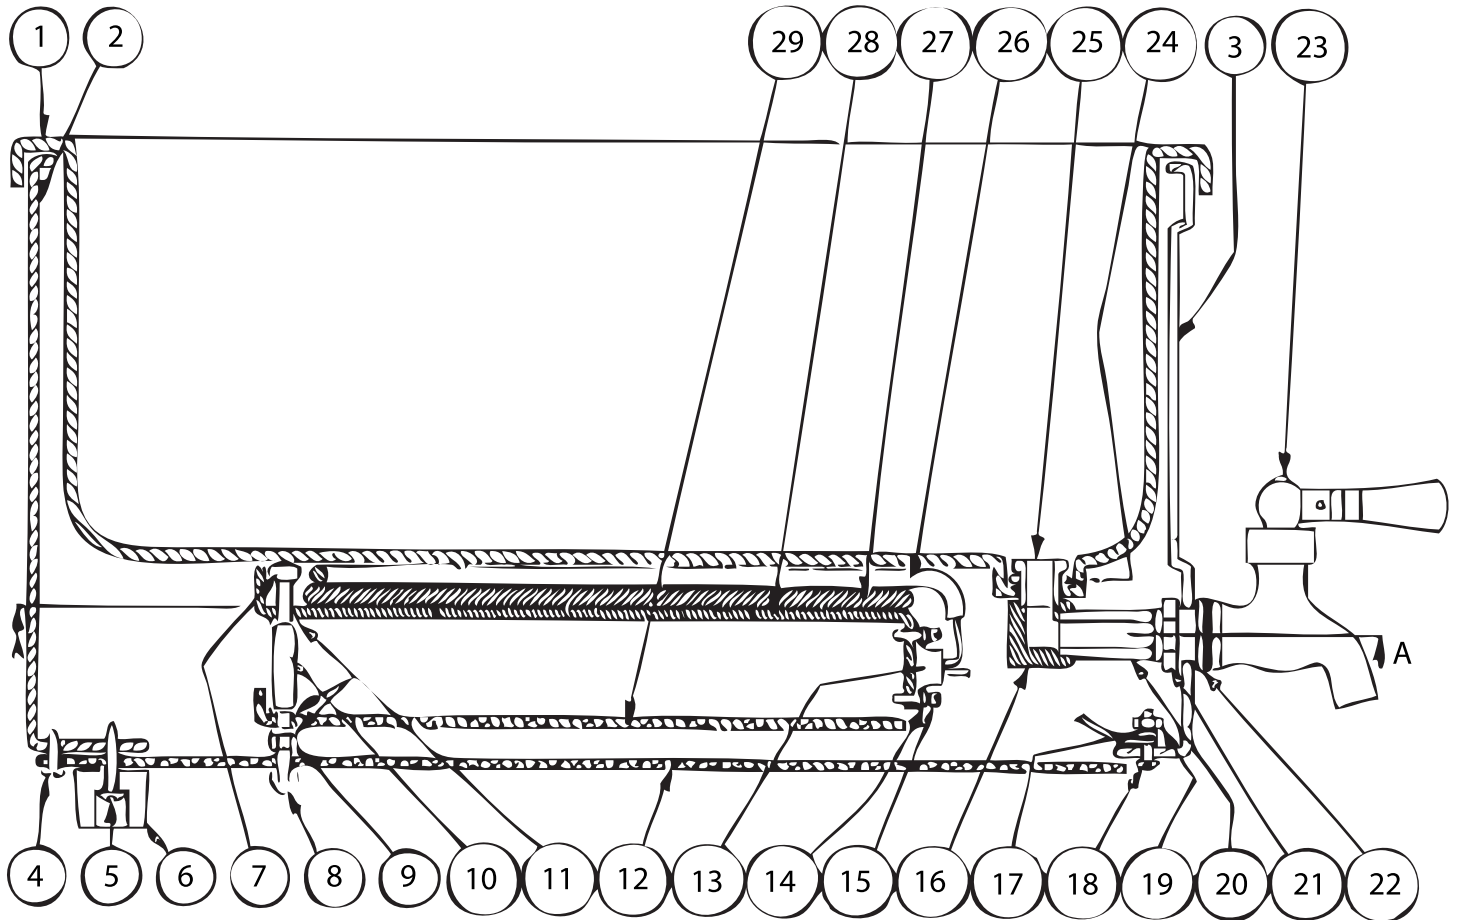

Parts Breakdown

Model FW-TW-0012 11390

Parts Breakdown

Model FW-TW-0012 11390

Parts Breakdown

Model FW-TW-0012 11390

Item No.	Description	Position	Item No.	Description	Position	Item No.	Description	Position
74105	Stainless Steel Food Well for 11390	1	76140	M/M Screw for 11390	15	76156	Screw for Neon Light for 11390	36
74106	Warmer Body for 11390	2	76142	SP Washer for 11390	17	74115	Ego Thermostat Switch for 11390	37
74107	Front Plate for 11390	3	76143	Screw for Cover for 11390	18	76157	Knob for 11390	38
76131	Fixed Screw for Cover for 11390	4	76144	Screw for 11390	19	64158	Screw for Fixed to Switch for 11390	39
76132	Screw for Leg for 11390	5	76151	Cover for Tube Heater for 11390	26	64159	Cover for Switch for 11390	40
76133	Rubber Leg for 11390	6	74110	Fiber Protection for 11390	27	64160	Stud for 11390	41
76134	Welding Screw for 11390	7	76152	Cover for Heater for 11390	28	76158	Fixed to Heater for 11390	42
76135	Screw for Welding Screw for 11390	8	74111	Plate Aluminum for 11390	29	72287	Complete Stainless Steel Lid for 11390	43
76136	Screw Washer for Welding Screw for 11390	9	74112	Heating Element for 11390	30	72288	Stainless Steel Collar for 11390	44
76137	M6 Screw for 11390	10	76153	Plastic Cover for Switch for 11390	31	72289	Stainless Steel Cover for 11390	45
76138	Washer for Welding Screw for 11390	11	76154	Rocket Switch for 11390	32	72290	Stainless Steel Inner Pot for 4 Liter per Container for 11390	46
74108	Cover Aluminum for 11390	12	74113	Plug for 11390	33			
74109	Thermostat L160-20 Degree Celsius for 11390	13	74114	Strain Relief for Power Cord for 11390	34			
76139	SP Washer for 11390	14	76155	Neon Light for 11390	35			